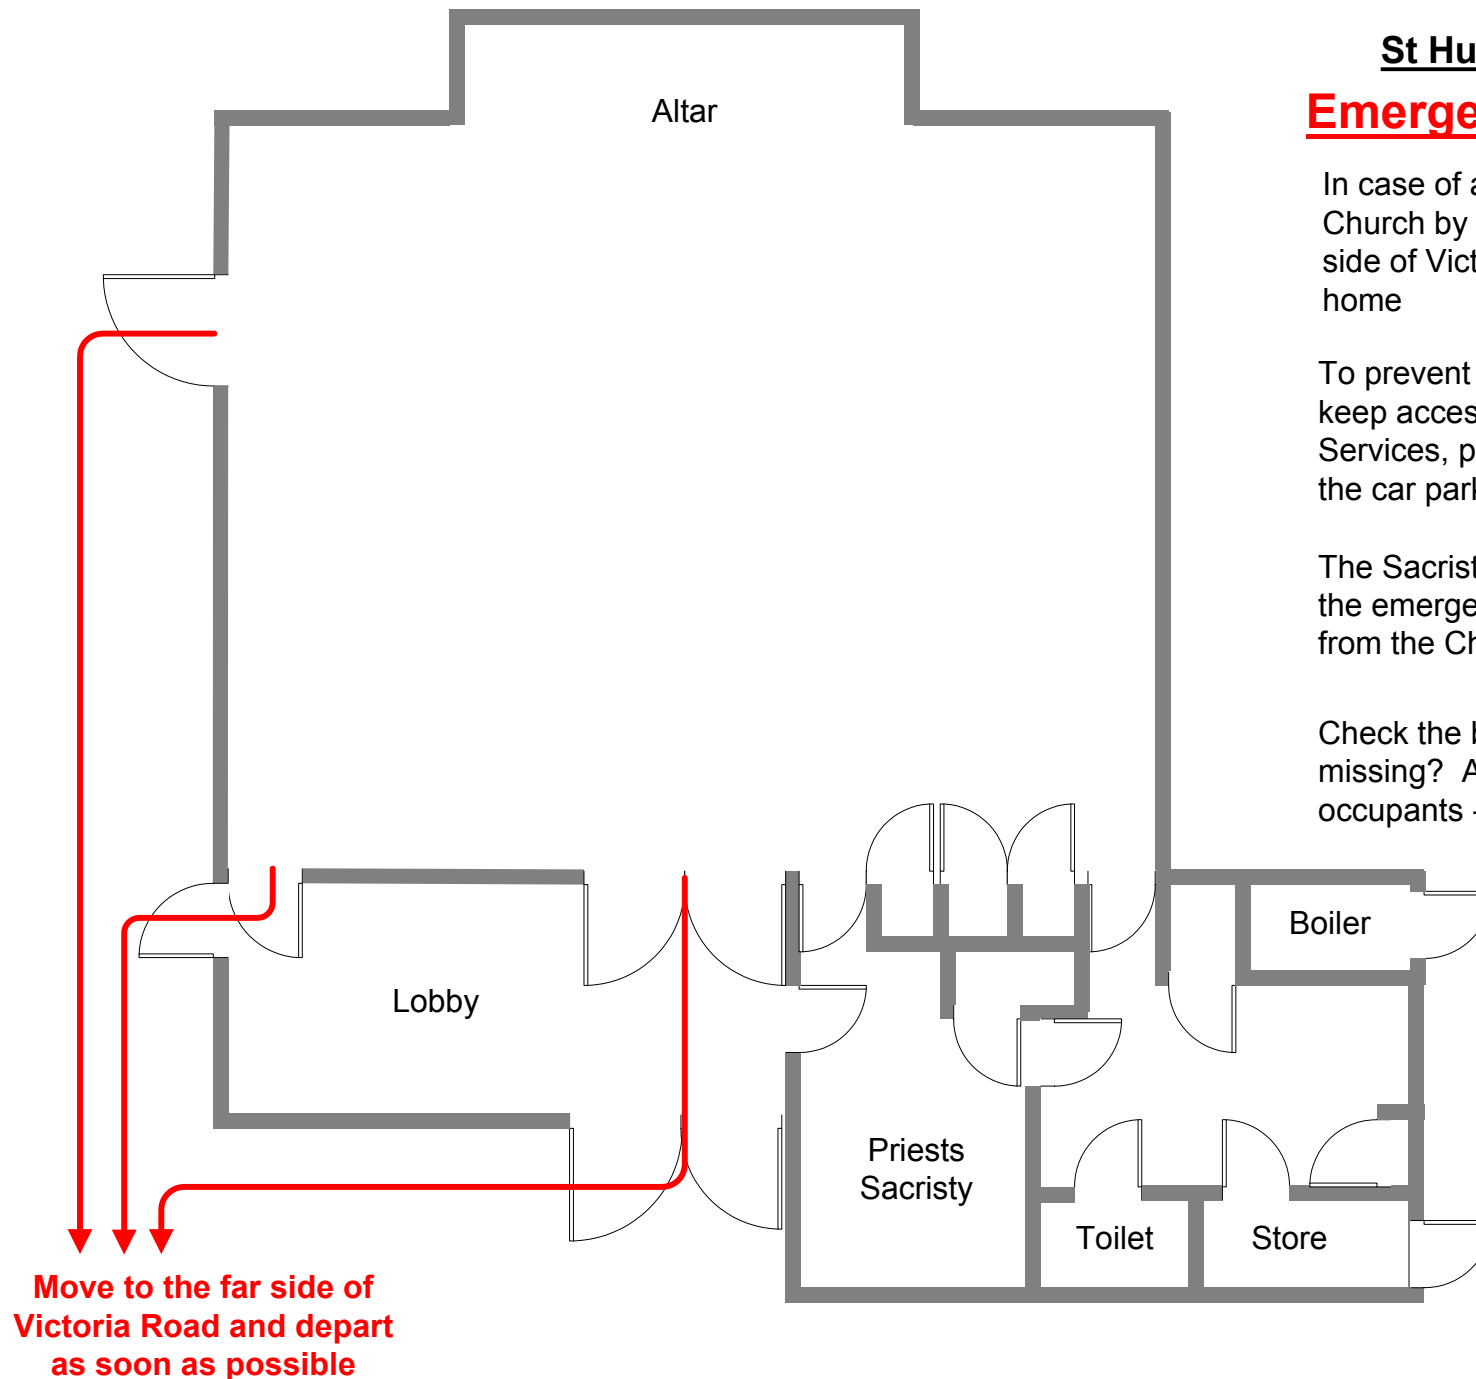

St Hugh's Church - Knaphill

Emergency Evacuation Plan

In case of an Emergency, please leave the Church by the nearest exit, move to the far side of Victoria Road and make your way home

To prevent accidents to pedestrians and to keep access clear for the Emergency Services, please do **NOT** move cars from the car park or forecourt until authorised

The Sacristan, or their nominee, must summon the emergency services - keep people away from the Church to provide clear access

Check the building - is anyone trapped or missing? Alert the Presbytery and Hall occupants - they may also be in danger

If the fire is small, consider tackling it with a suitable extinguisher - **Consider your own safety !!!**

Move to the far side of Victoria Road and depart as soon as possible